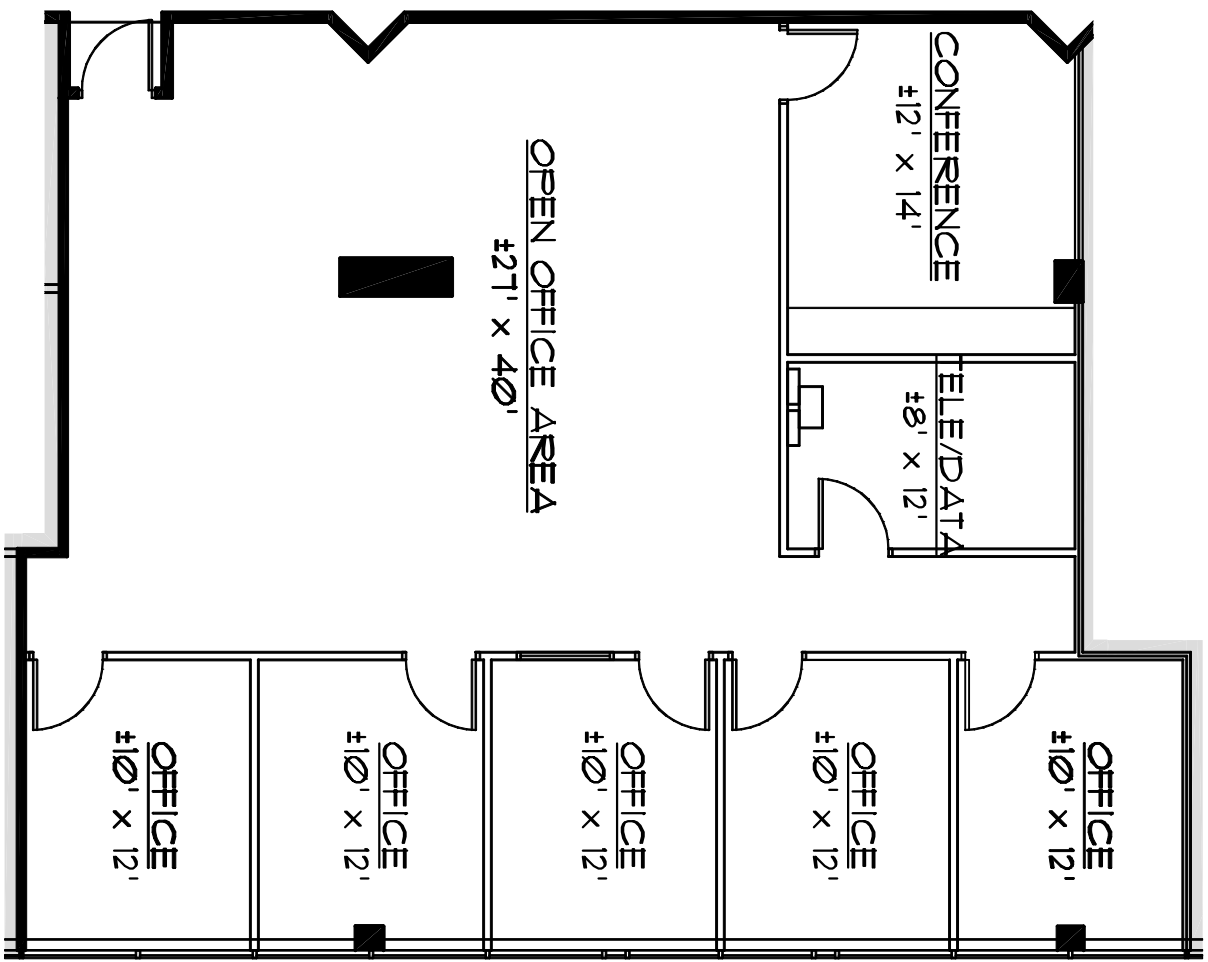

FOR LEASING INFORMATION CONTACT:

NAI MERTZ CORP.

THIRD FLOOR
SUITE 340 - 2,128 RSF

51 HADDONFIELD RD.
CHERRY HILL, NJ

JC POLEK
ARCHITECTS LLC
4241 Cheswold Road, Emerson, PA 19520
(610) 552-2549