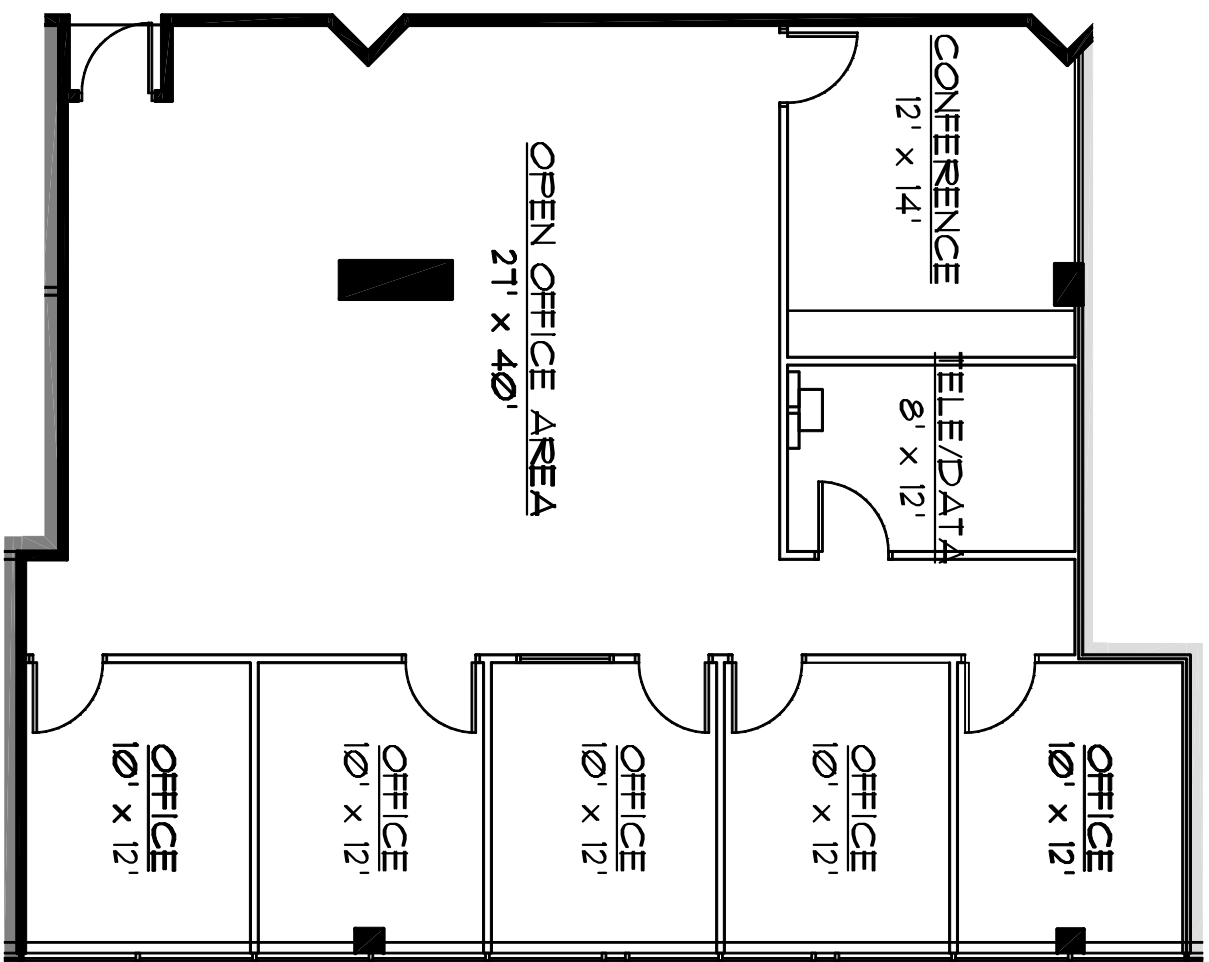

FOR LEASING INFORMATION CONTACT:

NAI MERTZ CORP.

THIRD FLOOR
SUITE 340 - 2,128 RSF

51 HADDONFIELD RD.
CHERRY HILL, NJ

POLEK SCHWARTZ
A R C H I T E C T S
1180 West Swetwood Road, Suite 140, Berwyn, PA 19312
(610) 859-2000 Fax (610) 859-2835