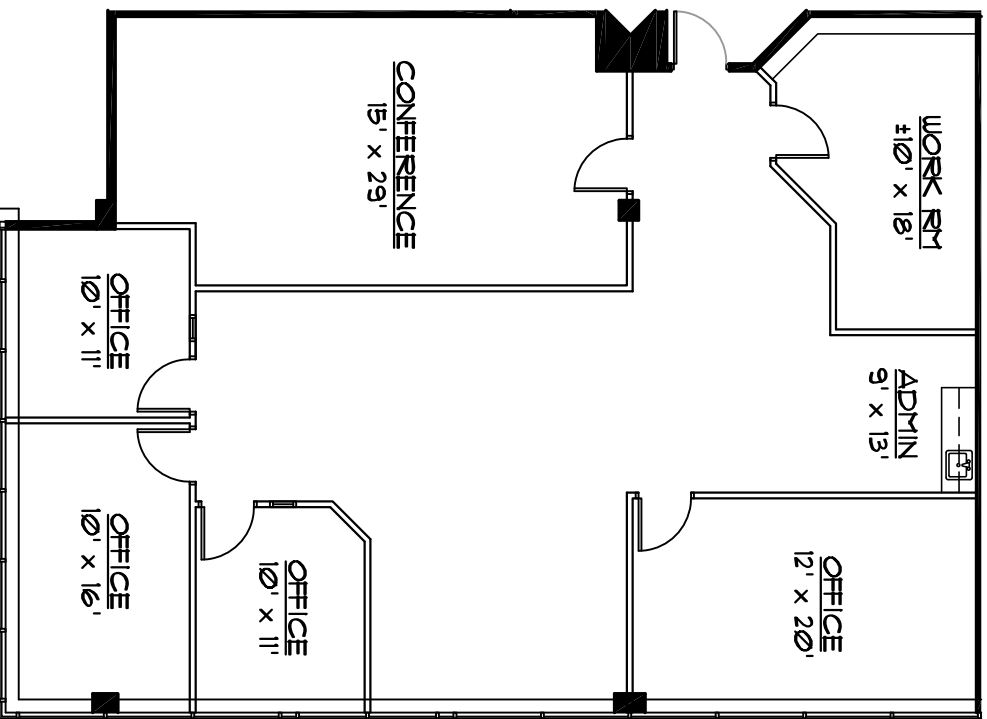

FOR LEASING INFORMATION CONTACT:

NAI MERTZ CORP.

**FIRST FLOOR**  
**SUITE 155 - 2,499 RSF**

**BERGMAN**  
REAL ESTATE GROUP  
732-855-8600 WWW.BERGMANREALTY.COM

**Time Equities Inc.**  
WWW.TIMEEQUITIES.COM