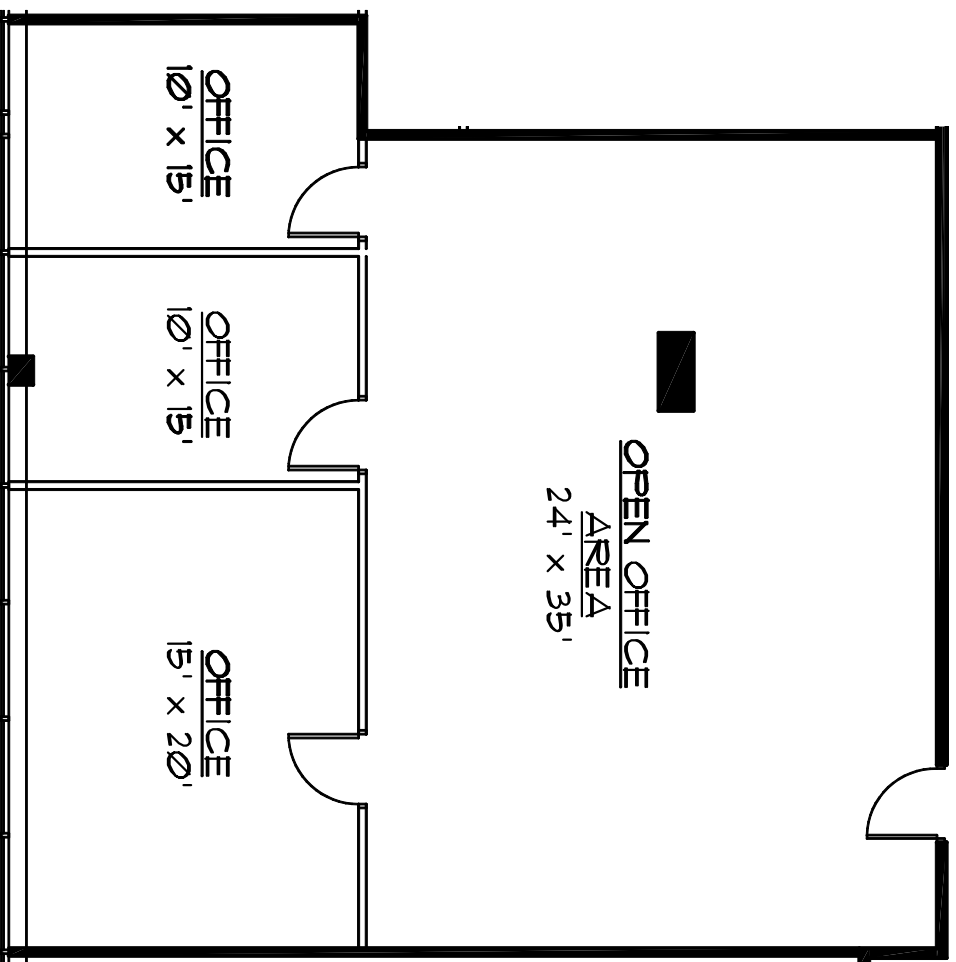

FOR LEASING INFORMATION CONTACT:

NAI MERTZ CORP.

FIRST FLOOR
SUITE 135 - 1,724 RSF