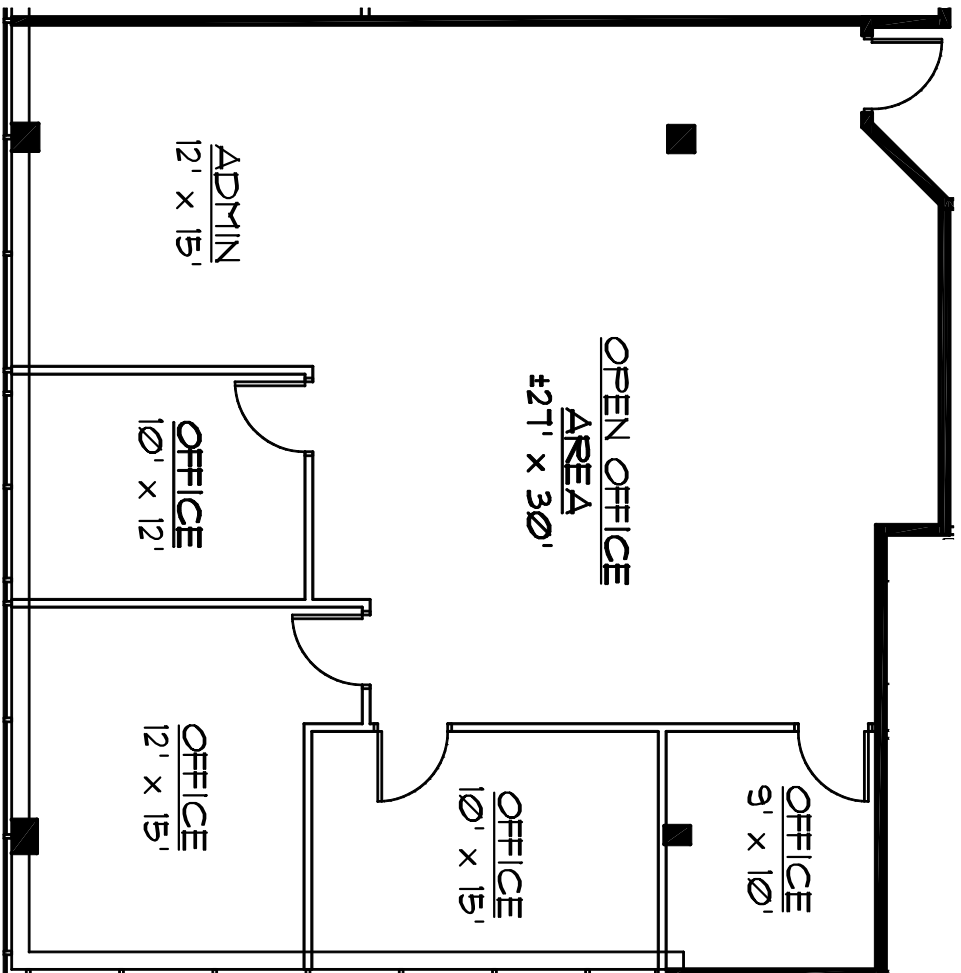

FOR LEASING INFORMATION CONTACT:

NAI MERTZ CORP.

FIRST FLOOR
SUITE 130 - 1,856 RSF