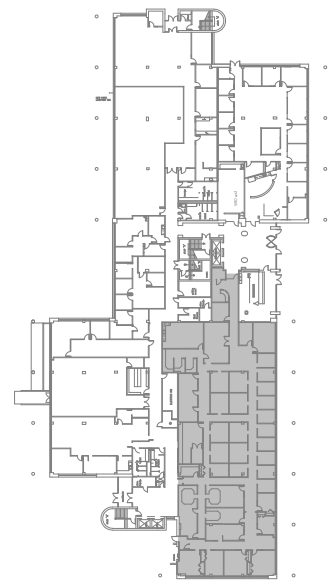

KEY PLAN

**KIMMERLE NEWMAN
ARCHITECTS, PA**

SUITE 175 - 13,370 RSF

architecture
planning
interiors

1109 Mt. Kemble, Harding, NJ 07960
127 West 20th Street, NY, NY 10011
973 538 8885
www.kimmerlenewmanarchitects.com