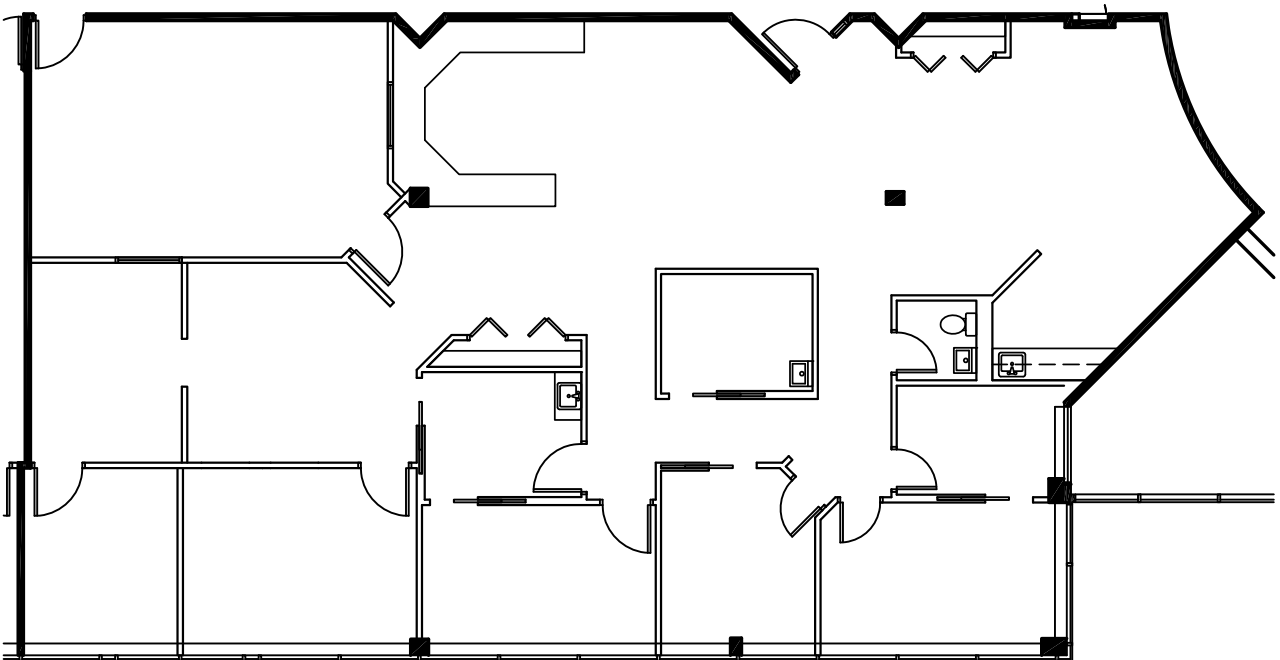

FOR LEASING INFORMATION CONTACT:
NAI MERTZ CORP.

FIRST FLOOR
SUITE 145 - 3,225 RSF